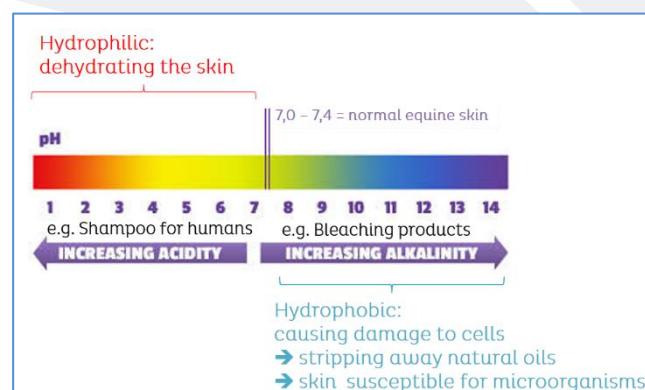

“What's good for us, will be good for our horses ??”

Contrary to human skin, which has a natural pH of 4,0 - 5,5, the equine skin has an optimal pH of 7,0 - 7,4. Figure 1 shows that when using products that have a low pH, such as human shampoos, it will attract the moisture in the skin and result in a dry, flaky skin. Bleaching products have a high pH, they will strip away the natural oils of the skin and make it susceptible to infections.

Cavalor® Equi Wash is formulated especially for horses. Thanks to the **neutral pH**, the shampoo is gentle to the skin and makes sure that the skin stays hydrated.

Figure 1: the importance of the right pH in equine coat care products